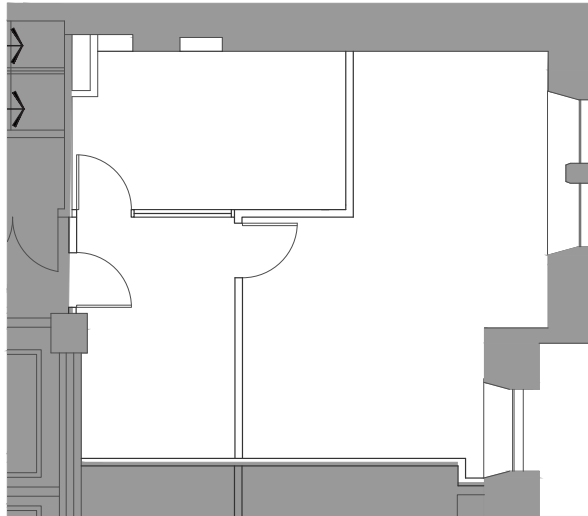

Rand Tower

527 MARQUETTE AVENUE, MINNEAPOLIS, MN 55402

7TH LEVEL - SUITE 750 710 RSF

SUITE #750
VACANT
669sf

NILS SNYDER CCIM, SIOR
952 837 3020
nils.snyder@colliers.com

MIKE DOYLE CCIM, SIOR
952 837 3076
mike.doyle@colliers.com