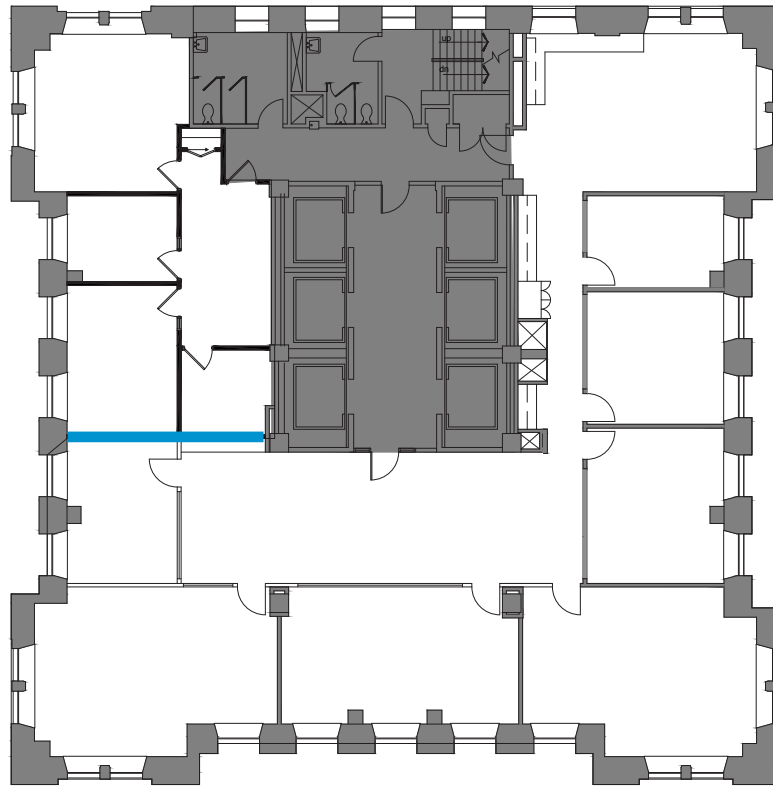

Rand Tower

527 MARQUETTE AVENUE, MINNEAPOLIS, MN 55402

11TH LEVEL
5,533 RSF

SUITE 1150
1,172 RSF

SUITE 1100
4,361 RSF

NILS SNYDER CCIM, SIOR
952 837 3020
nils.snyder@colliers.com

MIKE DOYLE CCIM, SIOR
952 837 3076
mike.doyle@colliers.com