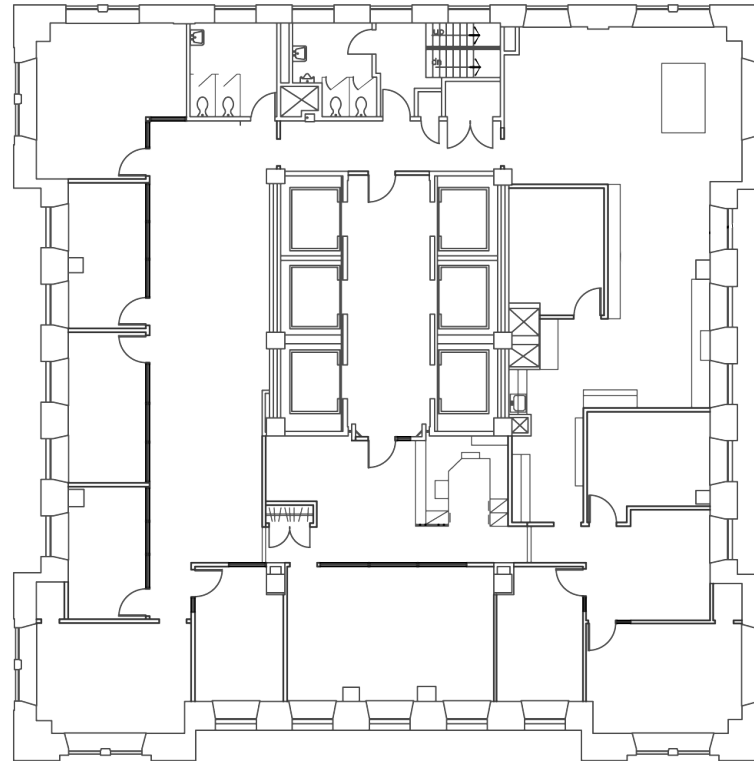

Rand Tower

527 MARQUETTE AVENUE, MINNEAPOLIS, MN 55402

12TH LEVEL - SUITE 1200

5,544 RSF

available 12/31/2015

NILS SNYDER CCIM, SIOR
952 837 3020
nils.snyder@colliers.com

MIKE DOYLE CCIM, SIOR
952 837 3076
mike.doyle@colliers.com