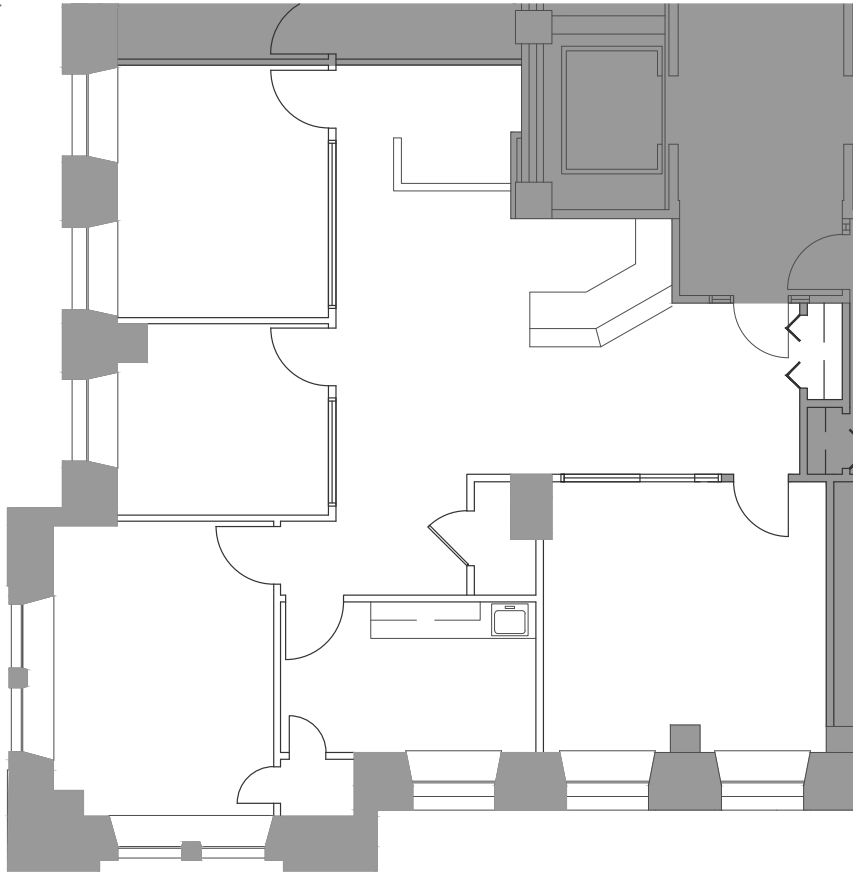

Rand Tower

527 MARQUETTE AVENUE, MINNEAPOLIS, MN 55402

16TH LEVEL - SUITE 1600 1,975 RSF

SUITE #1600
VACANT
1,975sf

NILS SNYDER CCIM, SIOR
952 837 3020
nils.snyder@colliers.com

MIKE DOYLE CCIM, SIOR
952 837 3076
mike.doyle@colliers.com