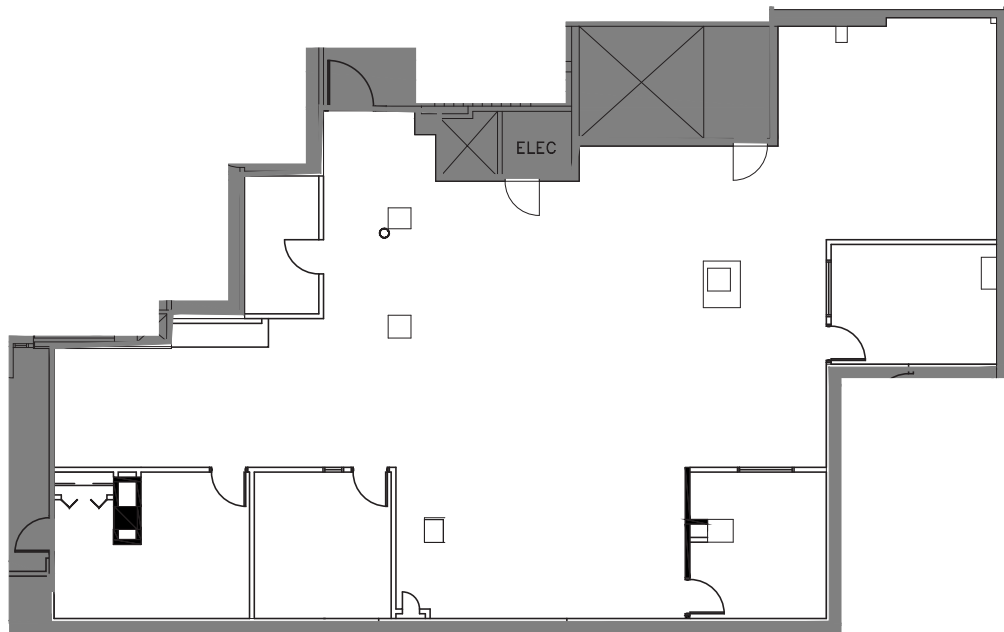

Rand Tower

527 MARQUETTE AVENUE, MINNEAPOLIS, MN 55402

LOWER LEVEL - SUITE 50 3,521 RSF

NILS SNYDER CCIM, SIOR
952 837 3020
nils.snyder@colliers.com

MIKE DOYLE CCIM, SIOR
952 837 3076
mike.doyle@colliers.com